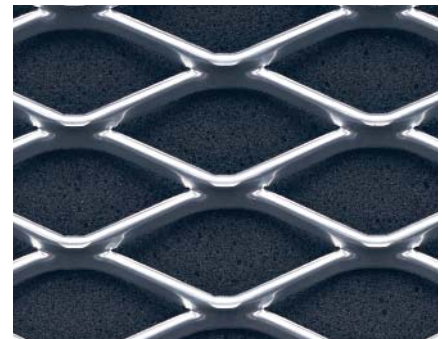

|||||

SQUARELINE® Metal Ceiling Tiles

Pattern Information

■ **SQUARELINEstandard™**

White Metal with Light Gray or
Charcoal Backer

■ **SQUARELINEstandard**

Chrome Metal with Light Gray or
Charcoal Backer

■ **SQUARELINEmedium™**

Chrome Metal with Light Gray or
Charcoal Backer

■ **SQUARELINEultra™**

Chrome Metal with Light Gray or
Charcoal Backer

Colors do not necessarily reflect the actual color of the product. For product samples, call or e-mail us.