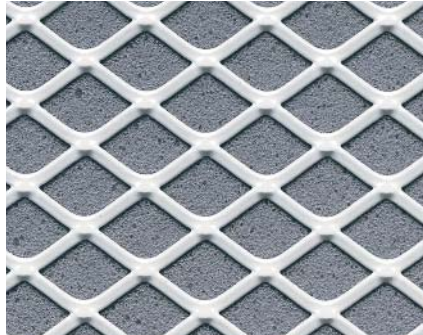

|||||

SQUARELINE® Metal Ceiling Tiles

Pattern Information

■ **SQUARELINEstandard™**

White Metal with Light Gray or
Charcoal Backer

■ **SQUARELINEstandard**

Chrome Metal with Light Gray or
Charcoal Backer

■ **SQUARELINEmedium™**

Chrome Metal with Light Gray or
Charcoal Backer

■ **SQUARELINEultra™**

Chrome Metal with Light Gray or
Charcoal Backer

Colors do not necessarily reflect the actual color of the product. For product samples, call or e-mail us.