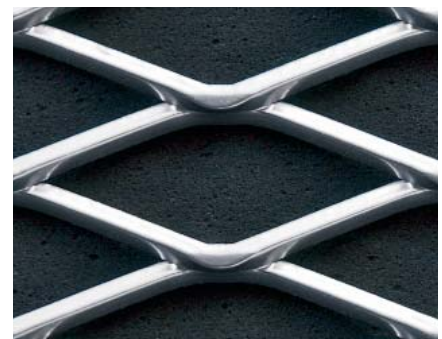

|||||

SQUARELINE® Metal Ceiling Tiles

Pattern Information

■ **SQUARELINEstandard™**

White Metal with Light Gray or
Charcoal Backer

■ **SQUARELINEstandard**

Chrome Metal with Light Gray or
Charcoal Backer

■ **SQUARELINEmedium™**

Chrome Metal with Light Gray or
Charcoal Backer

■ **SQUARELINEultra™**

Chrome Metal with Light Gray or
Charcoal Backer

Colors do not necessarily reflect the actual color of the product. For product samples, call or e-mail us.