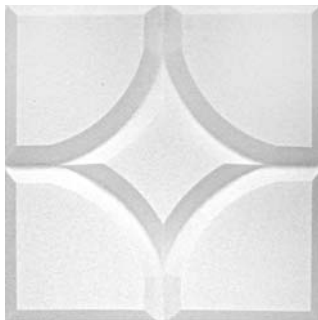

CONTOUR® Ceiling Tiles
 Pattern Information

■ Basix 1 & 2

■ Classic

■ TriLine

■ TriLine Corner

■ Matrix 2*

■ Matrix 4*

■ Matrix 6*

■ Allusion

■ Horizon

■ Panorama

■ Spectrum

■ Crosspoint

■ Mosaic

■ Vision

Standard colors include Almond, Arctic White, Black Onyx and Grey Mist.
 Custom patterns and colors are available upon request.